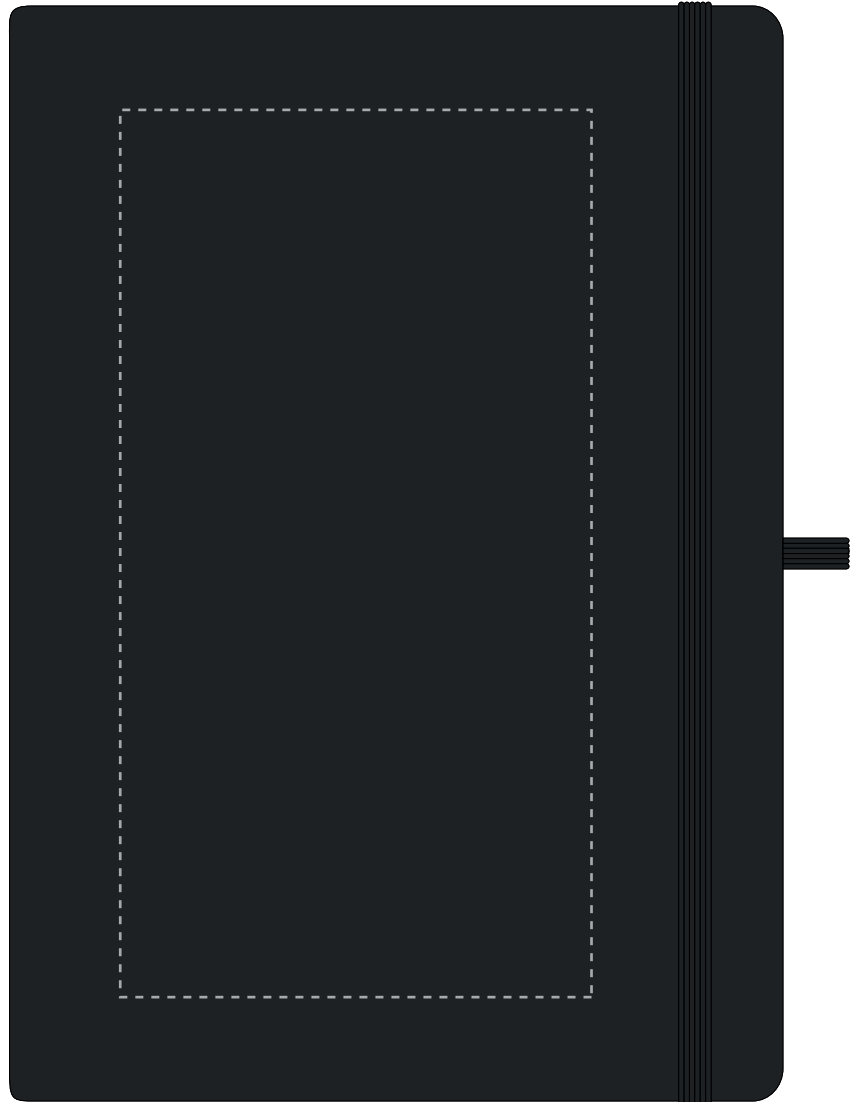

Your Ref:	Quantity:	Product Code: QS0344
Our Ref:	Version: 1	Product Colour: BLACK

PRINTING CONCERNS:

We stock this item in the following colours

**PANTONE REFERENCE(S)**

● Debossing/ Foil blocking

Due to the nature of the product the print position may vary by 2 - 3 mm

ARTWORK SCALE 50%
FrontProduct Image for visualisation
- colours may vary

- CENTRED TO PRINT AREA
- CENTRED TO NOTEBOOK

The dashed line is to demonstrate print area and will not appear on your printed item