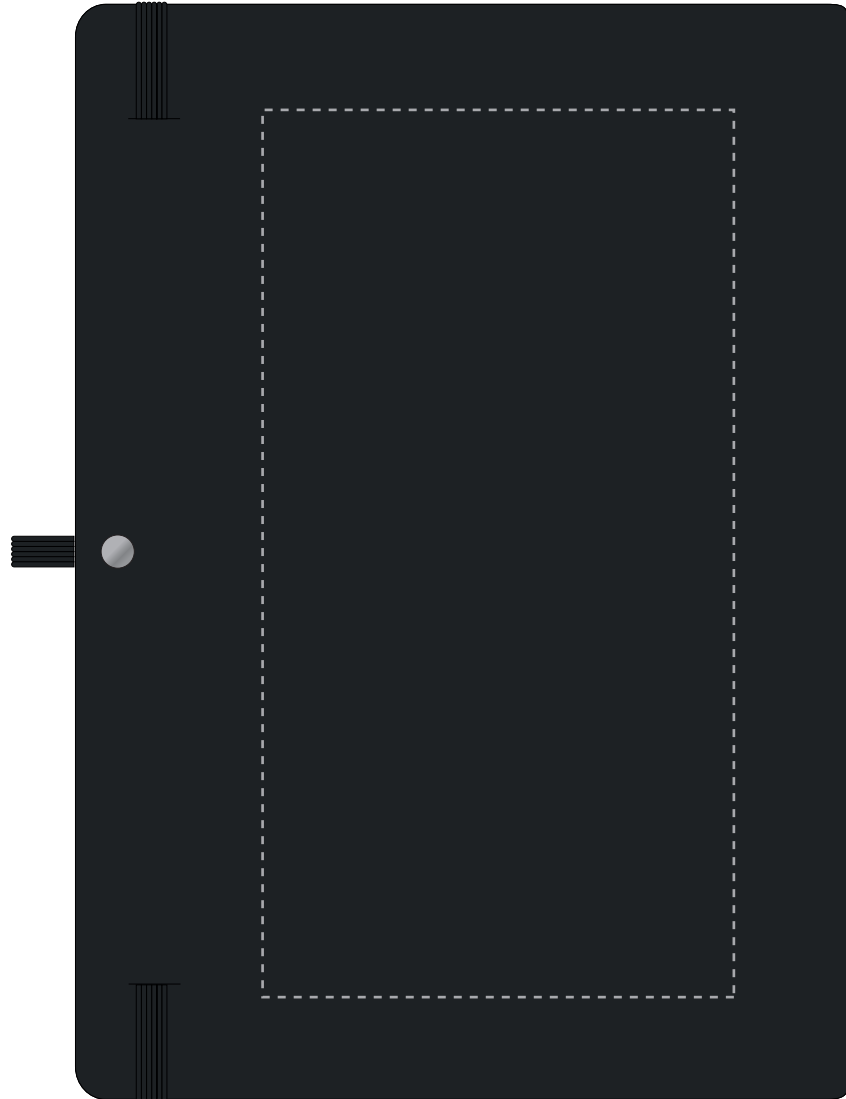

Your Ref:	Quantity:	Product Code: QS0344
Our Ref:	Version: 1	Product Colour: BLACK

PRINTING CONCERNS:

We stock this item in the following colours

PANTONE REFERENCE(S)

● Debossing/ Foil blocking

Due to the nature of the product the print position may vary by 2 - 3 mm

ARTWORK SCALE 50%

Back